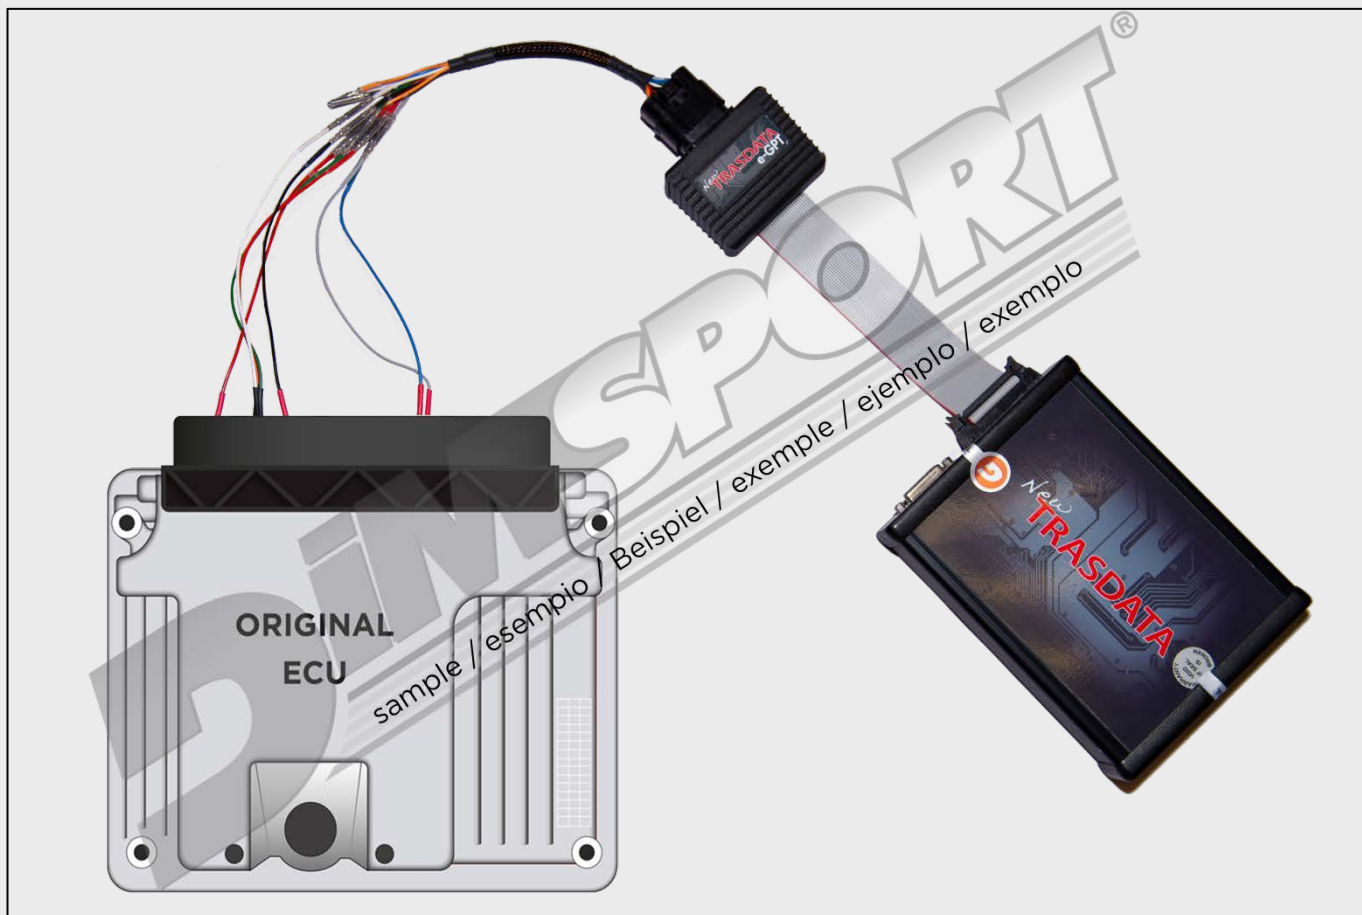

The software update for the new family 63 INFINEON TRICORE BOSCH MEDC17 E-GPT ALL BRAND is FREE if micro family Infineon Tricore (TF03) is already enabled and year subscription is valid, thus making only necessary the purchase of the adapter K34NTA22.

For more information about this upgrade, please contact your sales reference info@dimsport.it

INFINEON TRICORE CPUs

NEW : 63 INFINEON TRICORE BOSCH MEDC17 E-GPT ALL BRAND

- NEW - plugin 1128 –BOSCH MED17.1.62 1793 VAG
- NEW - plugin 1129 –BOSCH EDC17C60 1793 PSA
- NEW - plugin 1130 –BOSCH ME17.5.26 TC1724 PSA
- NEW - plugin 1131 –BOSCH EDC17CP57 TC1793 MEB
- NEW - plugin 1132 –BOSCH EDC17C69 TC1793 FCA
- NEW - plugin 1137 –BOSCH EDC17U01 TC1766 VAG
- NEW - plugin 1138 –BOSCH MED17.3.1 1766 FAL
- NEW - plugin 1142 –BOSCH EDC17CP02/C06 TC1762/TC1766 BMW
- NEW - plugin 1148 –BOSCH EDC17C08 TC1766 HYUNDAI/KIA
- NEW - plugin 1155 –BOSCH MED17.5.20 TC1766 VAG
- NEW - plugin 1171 –BOSCH MEVD17.2 TC1797 BMW
- NEW - plugin 1174 –BOSCH EDC17C10 TC1797 PSA
- NEW - plugin 1175 –BOSCH EDC17CP45 TC1797 BMW
- NEW - plugin 1177 –BOSCH EDC17CV52 TC1797 DEUTZ/FENDT
- NEW - plugin 1178 –BOSCH EDC17C18 TC1766 OPEL
- NEW - plugin 1179 –BOSCH EDC17C10 TC1797 FORD
- NEW - plugin 1186 –BOSCH EDC17C46 TC1767 VAG
- NEW - plugin 1191 –BOSCH MED17.9.11 TC1766 HYUNDAI/KIA
- NEW - plugin 1194 –BOSCH EDC17C08 TC1766 PIAGGIO