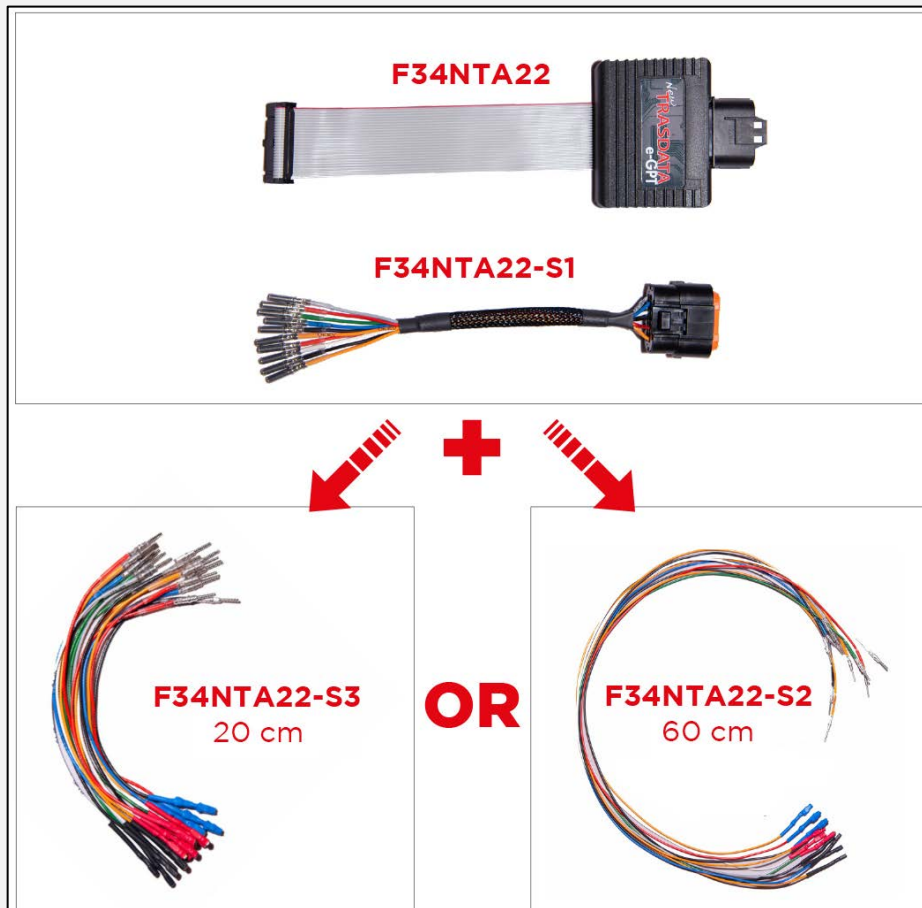

RACE Newsletter

12.02.2019

New
TRASDATA

SW : 3.0.205.0 DLL : 1.0.210.0 FW: 14.009 build 0001

NEW e-GPT CONNECTION for BOSCH EDC17/MED17 ECUs with INFINEON TRICORE processor

New important development for BOSCH EDC17/MED17 ECUs equipped with Infineon Tricore microprocessor: with K34NTA22 adapter now it is possible to read and write by New Trasdata directly through the connector without opening the ECU.

K34NTA22